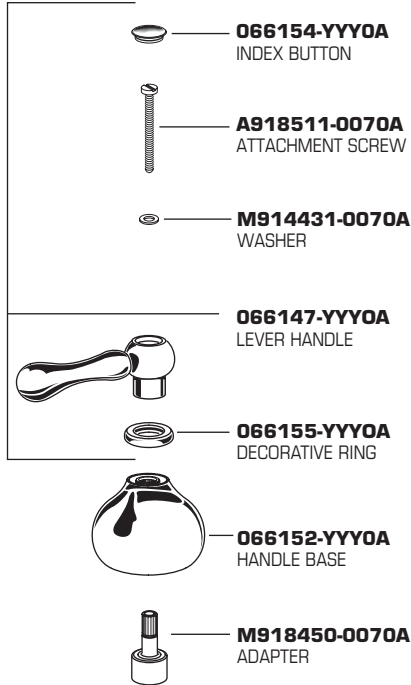

Certified to comply with ANSI A112.18.1
U.S. Patent No. D403,750
M968701 Rev. 1.1

1

INSTALLATION

CAUTION

Turn off water at
main supply.

- Turn valve clockwise to "off" position.
- Install STEM ADAPTER (1) on VALVE STEM (2). Push HANDLE BASE (3) onto STEM ADAPTER (1).
- Push DECORATIVE RING (4) onto bottom of HANDLE (9). Select desired handle position and assemble HANDLE (9) to HANDLE BASE (3).
- Install ATTACHMENT SCREW (5) and WASHER (6) and tighten. Press in INDEX BUTTON (7).

INSTALLATION (PORCELAIN CROSS)

- Turn valve clockwise to "off" position.
- Install STEM ADAPTER (1) on VALVE STEM (2). Push HANDLE BASE (3) onto STEM ADAPTER (1).
- Assemble GASKET (8) onto ADAPTER SLEEVE (10). Push ADAPTER SLEEVE (10) into HANDLE BASE (3).
- Select desired handle position and assemble PORCELAIN HANDLE (11) to ADAPTER SLEEVE (10).
- Install ATTACHMENT SCREW (5) and WASHER (6) and tighten. Press in INDEX BUTTON (7).

American Standard

AMARILIS

**HANDLE KITS
MODEL NUMBERS**

**0000.441
0000.451
0000.461
0000.551**

0000.441

0000.451

0000.551

0000.461