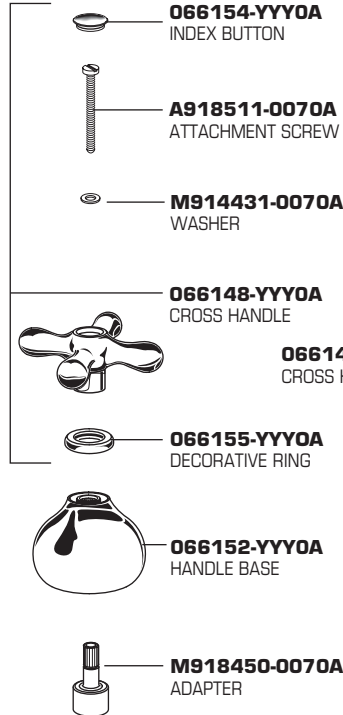

Certified to comply with ANSI A112.18.1
U.S. Patent No. D403,750
M968701 Rev. 1.1

1

INSTALLATION

CAUTION

Turn off water at
main supply.

- Turn valve clockwise to "off" position.
- Install STEM ADAPTER (1) on VALVE STEM (2). Push HANDLE BASE (3) onto STEM ADAPTER (1).
- Push DECORATIVE RING (4) onto bottom of HANDLE (9). Select desired handle position and assemble HANDLE (9) to HANDLE BASE (3).
- Install ATTACHMENT SCREW (5) and WASHER (6) and tighten. Press in INDEX BUTTON (7).

INSTALLATION (PORCELAIN CROSS)

- Turn valve clockwise to "off" position.
- Install STEM ADAPTER (1) on VALVE STEM (2). Push HANDLE BASE (3) onto STEM ADAPTER (1).
- Assemble GASKET (8) onto ADAPTER SLEEVE (10). Push ADAPTER SLEEVE (10) into HANDLE BASE (3).
- Select desired handle position and assemble PORCELAIN HANDLE (11) to ADAPTER SLEEVE (10).
- Install ATTACHMENT SCREW (5) and WASHER (6) and tighten. Press in INDEX BUTTON (7).

American Standard

AMARILIS

**HANDLE KITS
MODEL NUMBERS**

**0000.441
0000.451
0000.461
0000.551**

0000.441

0000.451

0000.551

0000.461

Replace the "YYY" with appropriate finish code

CHROME	002
WHITE	020
BLACKNICKEL	062
BLACK SMITH	078
POLISHED BRASS	099
SATIN/CHROME	221
SATIN NICKEL	295
SATIN/BRASS	297
CHROME/BRASS	299

HOT LINE FOR HELP