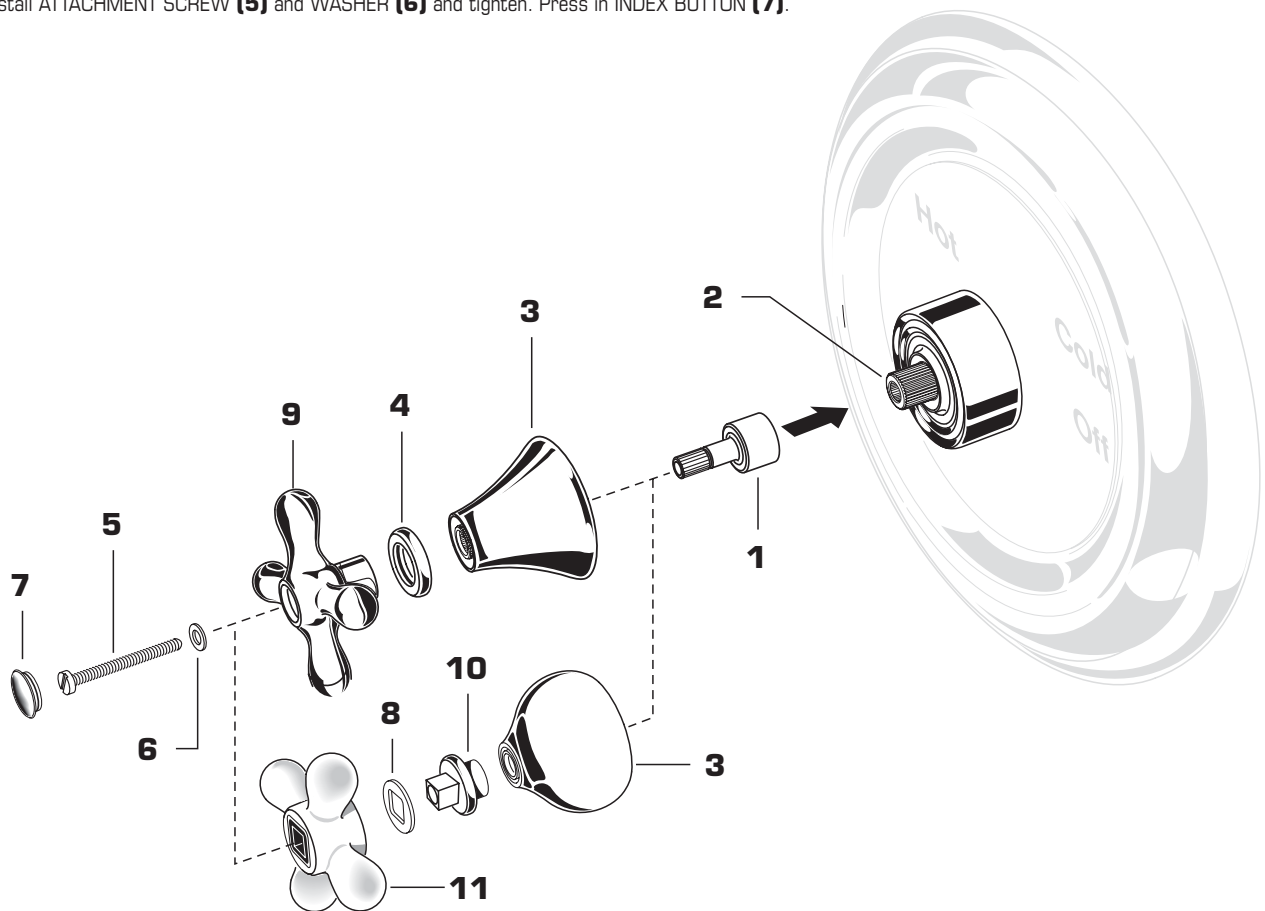

Certified to comply with ANSI A112.18.1
U.S. Patent No. D403,750
M968701 Rev. 1.1

1

INSTALLATION

CAUTION

Turn off water at
main supply.

- Turn valve clockwise to "off" position.
- Install STEM ADAPTER (1) on VALVE STEM (2). Push HANDLE BASE (3) onto STEM ADAPTER (1).
- Push DECORATIVE RING (4) onto bottom of HANDLE (9). Select desired handle position and assemble HANDLE (9) to HANDLE BASE (3).
- Install ATTACHMENT SCREW (5) and WASHER (6) and tighten. Press in INDEX BUTTON (7).

INSTALLATION (PORCELAIN CROSS)

- Turn valve clockwise to "off" position.
- Install STEM ADAPTER (1) on VALVE STEM (2). Push HANDLE BASE (3) onto STEM ADAPTER (1).
- Assemble GASKET (8) onto ADAPTER SLEEVE (10). Push ADAPTER SLEEVE (10) into HANDLE BASE (3).
- Select desired handle position and assemble PORCELAIN HANDLE (11) to ADAPTER SLEEVE (10).
- Install ATTACHMENT SCREW (5) and WASHER (6) and tighten. Press in INDEX BUTTON (7).