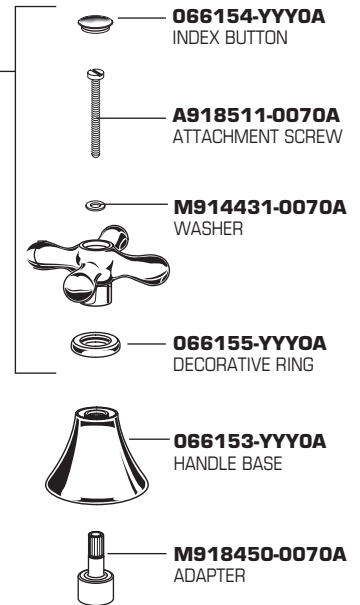

Certified to comply with ANSI A112.18.1
U.S. Patent No. D403,750
M968701 Rev. 1.1

1

INSTALLATION

CAUTION

Turn off water at
main supply.

- Turn valve clockwise to "off" position.
- Install STEM ADAPTER (1) on VALVE STEM (2). Push HANDLE BASE (3) onto STEM ADAPTER (1).
- Push DECORATIVE RING (4) onto bottom of HANDLE (9). Select desired handle position and assemble HANDLE (9) to HANDLE BASE (3).
- Install ATTACHMENT SCREW (5) and WASHER (6) and tighten. Press in INDEX BUTTON (7).

INSTALLATION (PORCELAIN CROSS)

- Turn valve clockwise to "off" position.
- Install STEM ADAPTER (1) on VALVE STEM (2). Push HANDLE BASE (3) onto STEM ADAPTER (1).
- Assemble GASKET (8) onto ADAPTER SLEEVE (10). Push ADAPTER SLEEVE (10) into HANDLE BASE (3).
- Select desired handle position and assemble PORCELAIN HANDLE (11) to ADAPTER SLEEVE (10).
- Install ATTACHMENT SCREW (5) and WASHER (6) and tighten. Press in INDEX BUTTON (7).

American Standard

AMARILIS

**HANDLE KITS
MODEL NUMBERS**

**0000.441
0000.451
0000.461
0000.551**

0000.441

0000.451

0000.551

0000.461

Replace the "YYY" with appropriate finish code

CHROME	002
WHITE	020
BLACKNICKEL	062
BLACK SMITH	078
POLISHED BRASS	099
SATIN/CHROME	221
SATIN NICKEL	295
SATIN/BRASS	297
CHROME/BRASS	299

HOT LINE FOR HELP