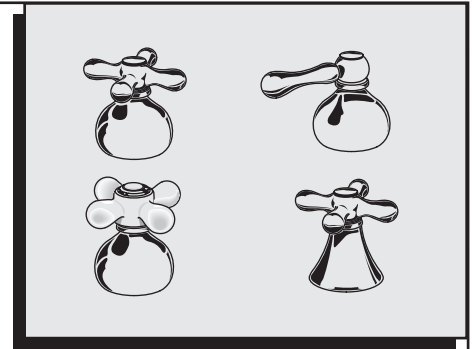

American Standard

Installation Instructions

AMARILIS

HANDLE KITS

0000.441
0000.451
0000.461
0000.551

Thank you for selecting American-Standard...
the benchmark of fine quality for over 100 years.

To ensure that your installation proceeds smoothly—
please read these instructions carefully before you begin.

Certified to comply with ANSI A112.18.1
U.S. Patent No. D403,750
M968701 Rev. 1.1

1

INSTALLATION

CAUTION

Turn off water at
main supply.

- Turn valve clockwise to "off" position.
- Install STEM ADAPTER (1) on VALVE STEM (2). Push HANDLE BASE (3) onto STEM ADAPTER (1).
- Push DECORATIVE RING (4) onto bottom of HANDLE (9). Select desired handle position and assemble HANDLE (9) to HANDLE BASE (3).
- Install ATTACHMENT SCREW (5) and WASHER (6) and tighten. Press in INDEX BUTTON (7).

INSTALLATION (PORCELAIN CROSS)

- Turn valve clockwise to "off" position.
- Install STEM ADAPTER (1) on VALVE STEM (2). Push HANDLE BASE (3) onto STEM ADAPTER (1).
- Assemble GASKET (8) onto ADAPTER SLEEVE (10). Push ADAPTER SLEEVE (10) into HANDLE BASE (3).
- Select desired handle position and assemble PORCELAIN HANDLE (11) to ADAPTER SLEEVE (10).
- Install ATTACHMENT SCREW (5) and WASHER (6) and tighten. Press in INDEX BUTTON (7).