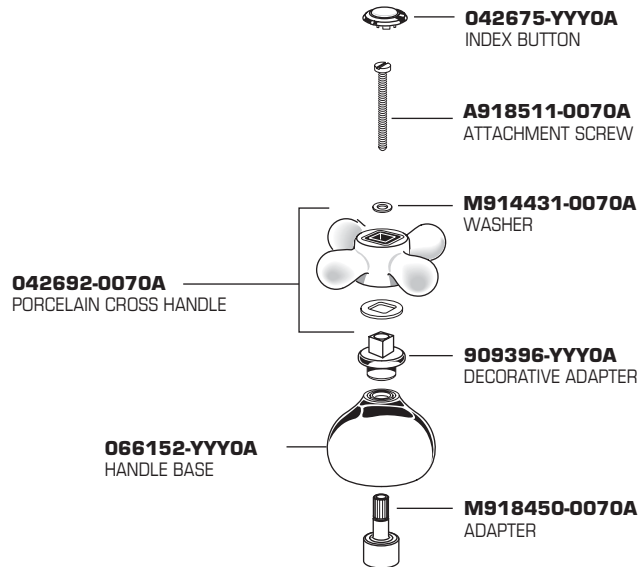

Certified to comply with ANSI A112.18.1
U.S. Patent No. D403,750
M968701 Rev. 1.1

1

INSTALLATION

CAUTION

Turn off water at
main supply.

- Turn valve clockwise to "off" position.
- Install STEM ADAPTER (1) on VALVE STEM (2). Push HANDLE BASE (3) onto STEM ADAPTER (1).
- Push DECORATIVE RING (4) onto bottom of HANDLE (9). Select desired handle position and assemble HANDLE (9) to HANDLE BASE (3).
- Install ATTACHMENT SCREW (5) and WASHER (6) and tighten. Press in INDEX BUTTON (7).

INSTALLATION (PORCELAIN CROSS)

- Turn valve clockwise to "off" position.
- Install STEM ADAPTER (1) on VALVE STEM (2). Push HANDLE BASE (3) onto STEM ADAPTER (1).
- Assemble GASKET (8) onto ADAPTER SLEEVE (10). Push ADAPTER SLEEVE (10) into HANDLE BASE (3).
- Select desired handle position and assemble PORCELAIN HANDLE (11) to ADAPTER SLEEVE (10).
- Install ATTACHMENT SCREW (5) and WASHER (6) and tighten. Press in INDEX BUTTON (7).

American Standard

AMARILIS

**HANDLE KITS
MODEL NUMBERS**

**0000.441
0000.451
0000.461
0000.551**

0000.441

0000.451

0000.551

0000.461

Replace the "YYY" with appropriate finish code

CHROME	002
WHITE	020
BLACKNICKEL	062
BLACK SMITH	078
POLISHED BRASS	099
SATIN/CHROME	221
SATIN NICKEL	295
SATIN/BRASS	297
CHROME/BRASS	299

HOT LINE FOR HELP